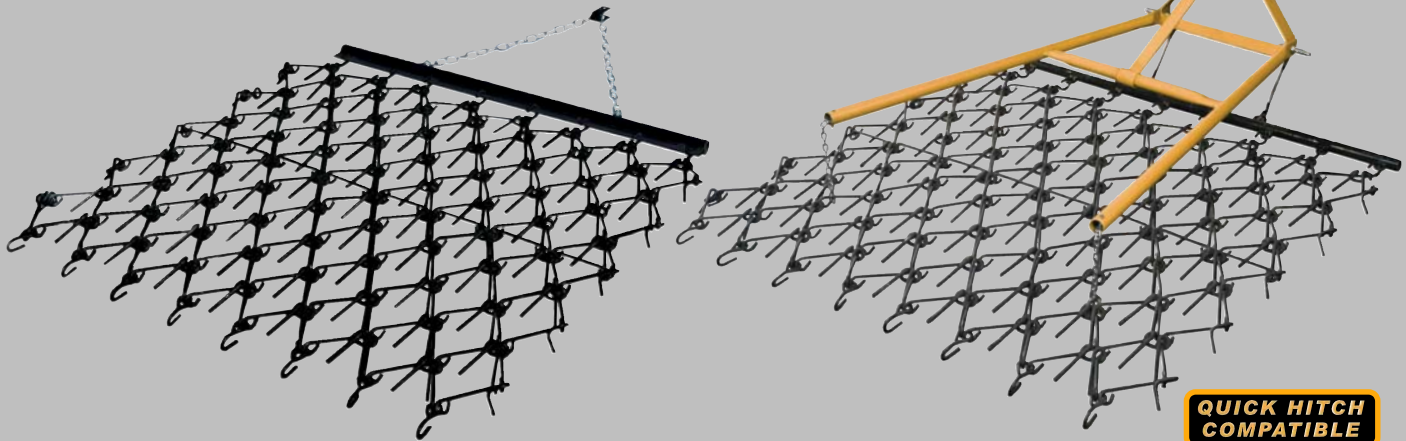

BLANKET HARROWS

PULL TYPE SERIES

4', 5', 6', 8', 10', 12', 24' Widths

3-PT. LIFTABLE SERIES

4', 6', 8', 12' Widths

**QUICK HITCH
COMPATIBLE**

1/2" BLANKET HARROWS are ideal for pasture renovation, seedbed preparation, chemical & fertilizer incorporation, grass & turf maintenance for parks, golf courses, sports fields, dirt & gravel maintenance for ball diamonds, race tracks, roads, driveways, and rodeo arenas. **Pull Type Harrows** are available in 4', 5', 6', 8', 10', 12', and 24' widths. Depth varies according to size: 4' sections - 4' and 8' depths; 5' sections - 4' depth; 6' sections - 4', 5', 6', and 8' depths; 8' sections - 4' and 6' depths. 3-point **Liftable Harrows** are available in 4' x 4', 6' x 6', 8' x 6', and 12' x 8' sizes.

SPECIFICATIONS

BLANKET HARROWS					DRAWBARS		
MODELS	WORKING WIDTH	DEPTH	TOOTH SIZE	WEIGHT	MODELS	DRAWBAR SIZE	WEIGHT
3044	4'	4'	1/2" x 4"	64	3004	4'	26
3048	4'	8'	1/2" x 4"	128	3005	5'	30
3054	5'	4'	1/2" x 4"	77	3006	6'	36
3064	6'	4'	1/2" x 4"	102	3008	8'	50
3065	6'	5'	1/2" x 4"	128	3010	10'	60
3066	6'	6'	1/2" x 4"	154	3012	12'	70
3068	6'	8'	1/2" x 4"	204	3041	Adapter Kit makes 24' Drawbar. Requires two 12' Drawbars	3
3084	8'	4'	1/2" x 4"	128	HARROW CARRIERS		
3086	8'	6'	1/2" x 4"	204	302P	3-Pt. Carriers for 4' x 4' Harrow	70
3-PT LIFTABLE HARROWS COMPLETE					303P	3-Pt. Carriers for 6' x 6' Harrow	96
R4-3P	4'	4'	1/2" x 4"	140	306P	3-Pt. Carriers for 8' x 6' Harrow	105
R6-3P	6'	6'	1/2" x 4"	250	10-102920	3-Pt. Carriers for 12' x 8' Harrow	270
R8-3P	8'	6'	1/2" x 4"	310			
R12-3P	12'	8'	1/2" x 4"	678			